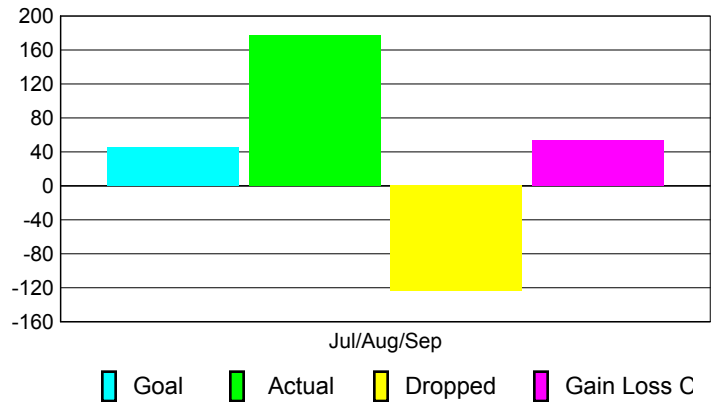

Membership Results 2010-2011

Goal, New, Dropped, Gain/Loss