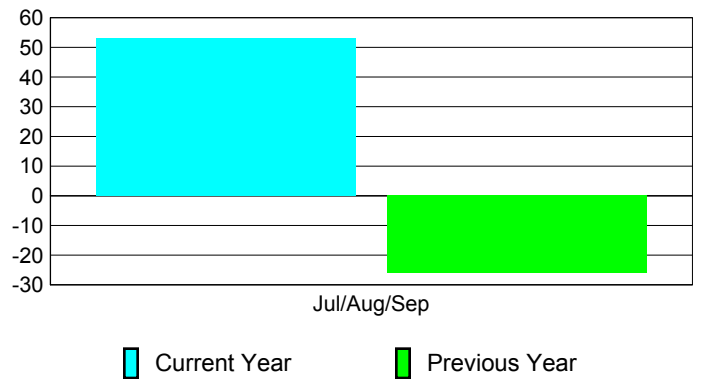

Comparison of Membership Gain/Loss

Current Year Compared to the Previous Year