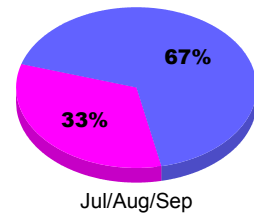

Membership Results
2010-2011

Membership
2009-2010

Month	Net Memb Goal	Actual New Memb	Actual Dropped Memb	Gain/Loss of Memb	Gain/Loss of Memb
	Jul/Aug/Sep	45	177	-124	53
Totals	45	177	-124	53	-26

Membership Results 2010-2011

Goal, New, Dropped, Gain/Loss

Comparison of Membership Gain/Loss

Current Year Compared to the Previous Year

Gender Comparison 2010-2011

Male Female