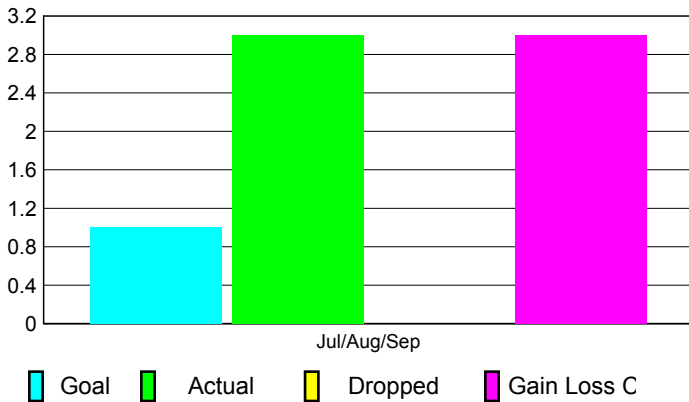

2010-2011 GMT Reports for District (or Undistricted) **District 354 H**

GMT: **KWANG-SOO JANG**

Location: **REPUBLIC OF KOREA**

GMT CA: **5**

CLUBS

Club Results
2010-2011

Clubs
2009-2010

Month	New Club Goal	Actual New Clubs	Actual Dropped Clubs	Gain/Loss of Clubs	Gain/Loss of Clubs
	Jul/Aug/Sep	1	3	0	3
Totals	1	3	0	3	0

Club Results 2010-2011

Goal, New, Dropped, Gain/Loss

Comparison of Club Gain/Loss

Current Year Compared to the Previous Year

YTD Status Quo Clubs 2010-2011

Status Quo Clubs Compared to Status Quo Members

MEMBERSHIP